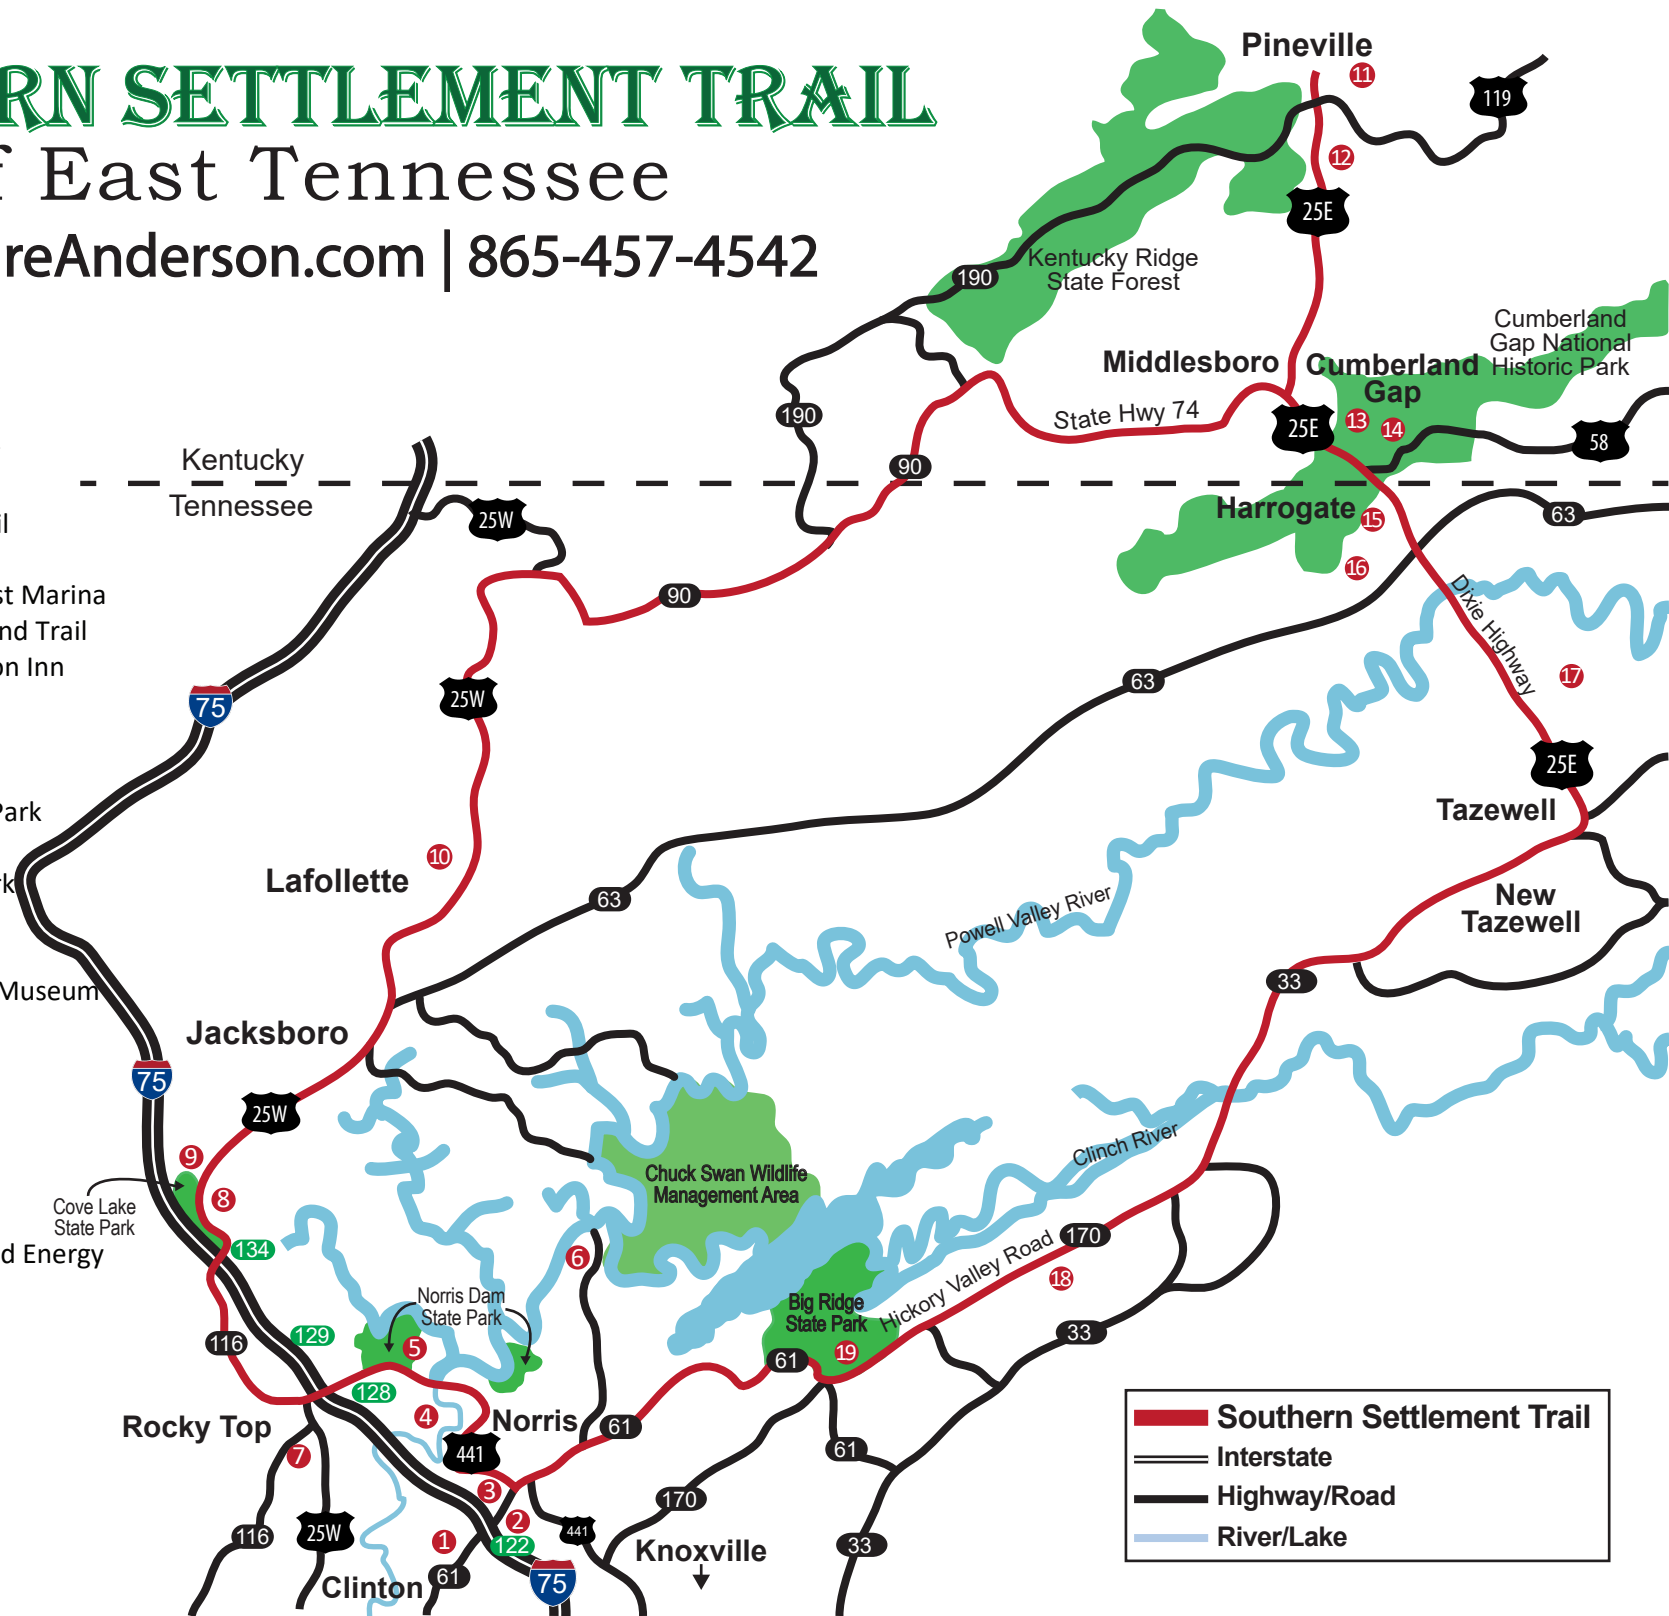

SOUTHERN SETTLEMENT TRAIL

of East Tennessee

AdventureAnderson.com | 865-457-4542

- 1 Restaurants and Lodging
- 2 Appalachian Arts Craft Center
- 3 Museum of Appalachia
- 4 Clinch River and Songbird Trail
- 5 Norris Dam State Park
- 6 Sequoyah Marina and Stardust Marina
- 7 Coal Creek Miners Museum and Trail
- 8 Moonshine Exhibit at Hampton Inn
- 9 Cove Lake State Park
- 9 Rickard Ridge BBQ
- 10 Hatfield Knox Viewing Tower
- 11 Pine Mountain State Resort Park
- 12 Chain Rock
- 13 Cumberland Gap National Park
- 14 Pinnacle Overlook
- 15 Cumberland Gap Tunnel
- 16 Abraham Lincoln Library and Museum
- 17 Tazewell Speedway
- 18 Roy Acuff Museum
- 19 Big Ridge State Park

Other Attractions in the Area

- American Museum of Science and Energy
- Children's Museum
- Green McAdoo Cultural Center
- Haw Ridge Park
- Historic Downtown Clinton
- Historic Jackson Square
- Little Ponderosa Zoo
- Ritz Theater
- Windrock Park Trails

	Southern Settlement Trail
	Interstate
	Highway/Road
	River/Lake